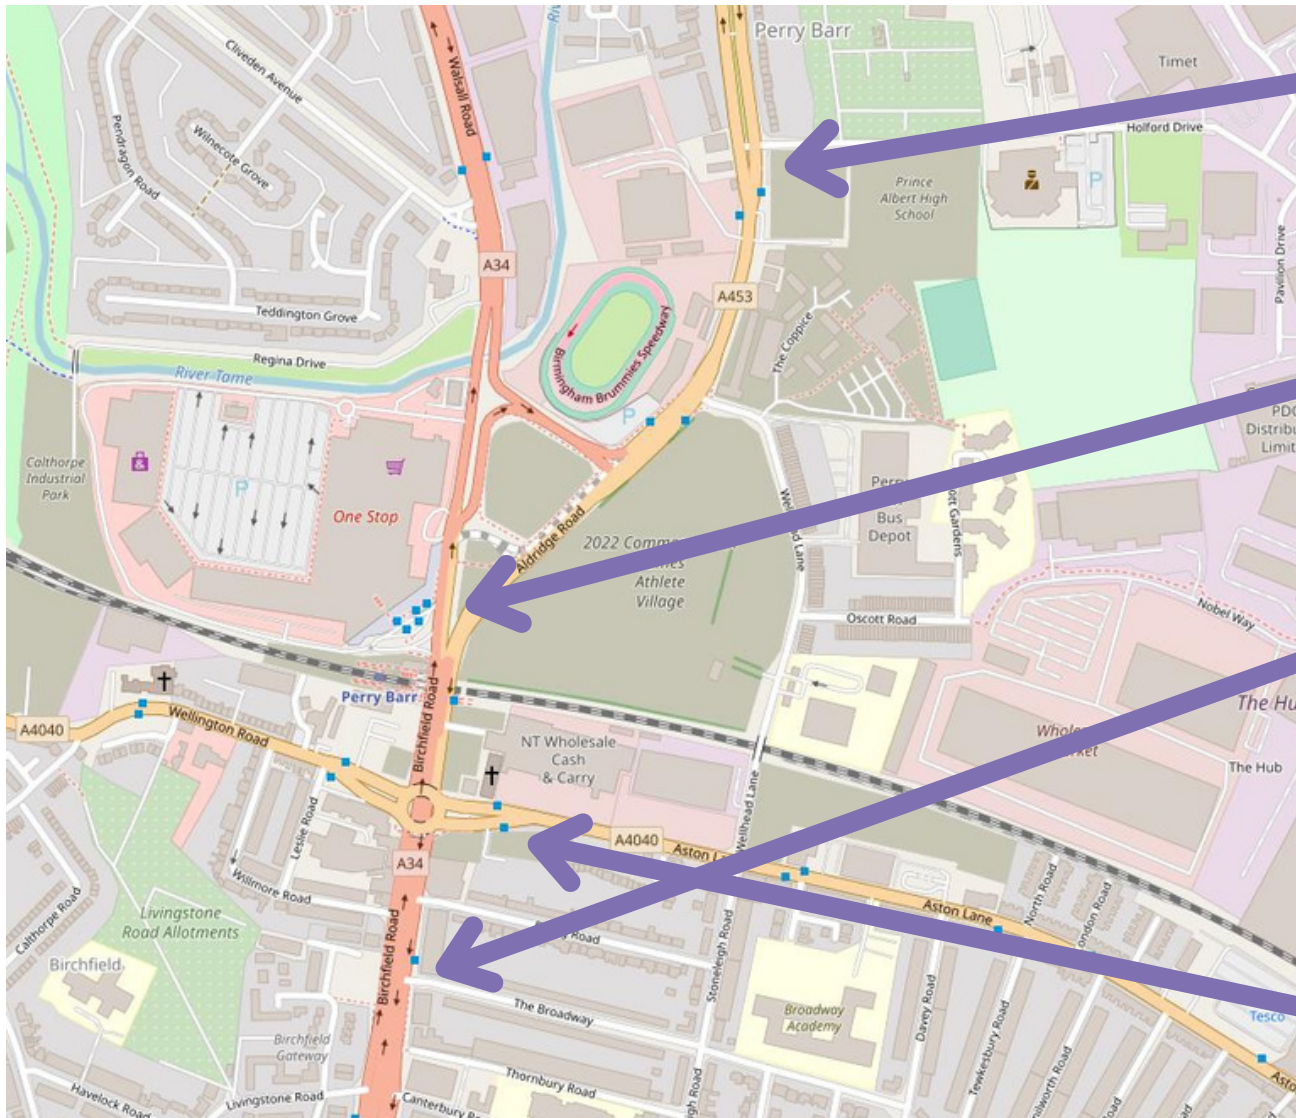

From Perry Barr One Stop (Stops PB, PC, PD, PE)

33 to Pheasey
51 to Walsall
52 to Old Oscott
54 / 54A to Hamstead
61 to Handsworth
907 / 907A to Sutton Coldfield

From Station Bridge (Stop PL)

33 to Birmingham
51 to Birmingham
52 to Birmingham
907 to Birmingham
934 to Birmingham
935 to Birmingham
936 to Birmingham
937 / 937A to Birmingham
997 to Birmingham
X51 to Birmingham

From Aston Lane / Birchfield Road

11A* Outer Circle (Anti-clockwise) via Handsworth, Bearwood, Selly Oak & Kings Heath

11C* Outer Circle (Clockwise) via Erdington, Yardley, Acocks Green & Kings Heath

* A change of bus may be required for all destinations on the Outer Circle

From Perry Barr One Stop (Stops PB, PC, PD, PE)

33 to Pheseay
51 to Walsall
52 to Old Oscott
54 / 54A to Hamstead
61 to Handsworth
907 / 907A to Sutton Coldfield

From Station Bridge (Stop PL)

33 to Birmingham
51 to Birmingham
52 to Birmingham
907 to Birmingham
934 to Birmingham
935 to Birmingham
936 to Birmingham
937 / 937A to Birmingham
997 to Birmingham
X51 to Birmingham

From Aston Lane / Birchfield Road

11A* Outer Circle (Anti-clockwise) via Handsworth, Bearwood, Selly Oak & Kings Heath

11C* Outer Circle (Clockwise) via Erdington, Yardley, Acocks Green & Kings Heath

For Journey Planning, Timetables, and Travel Information, please visit: